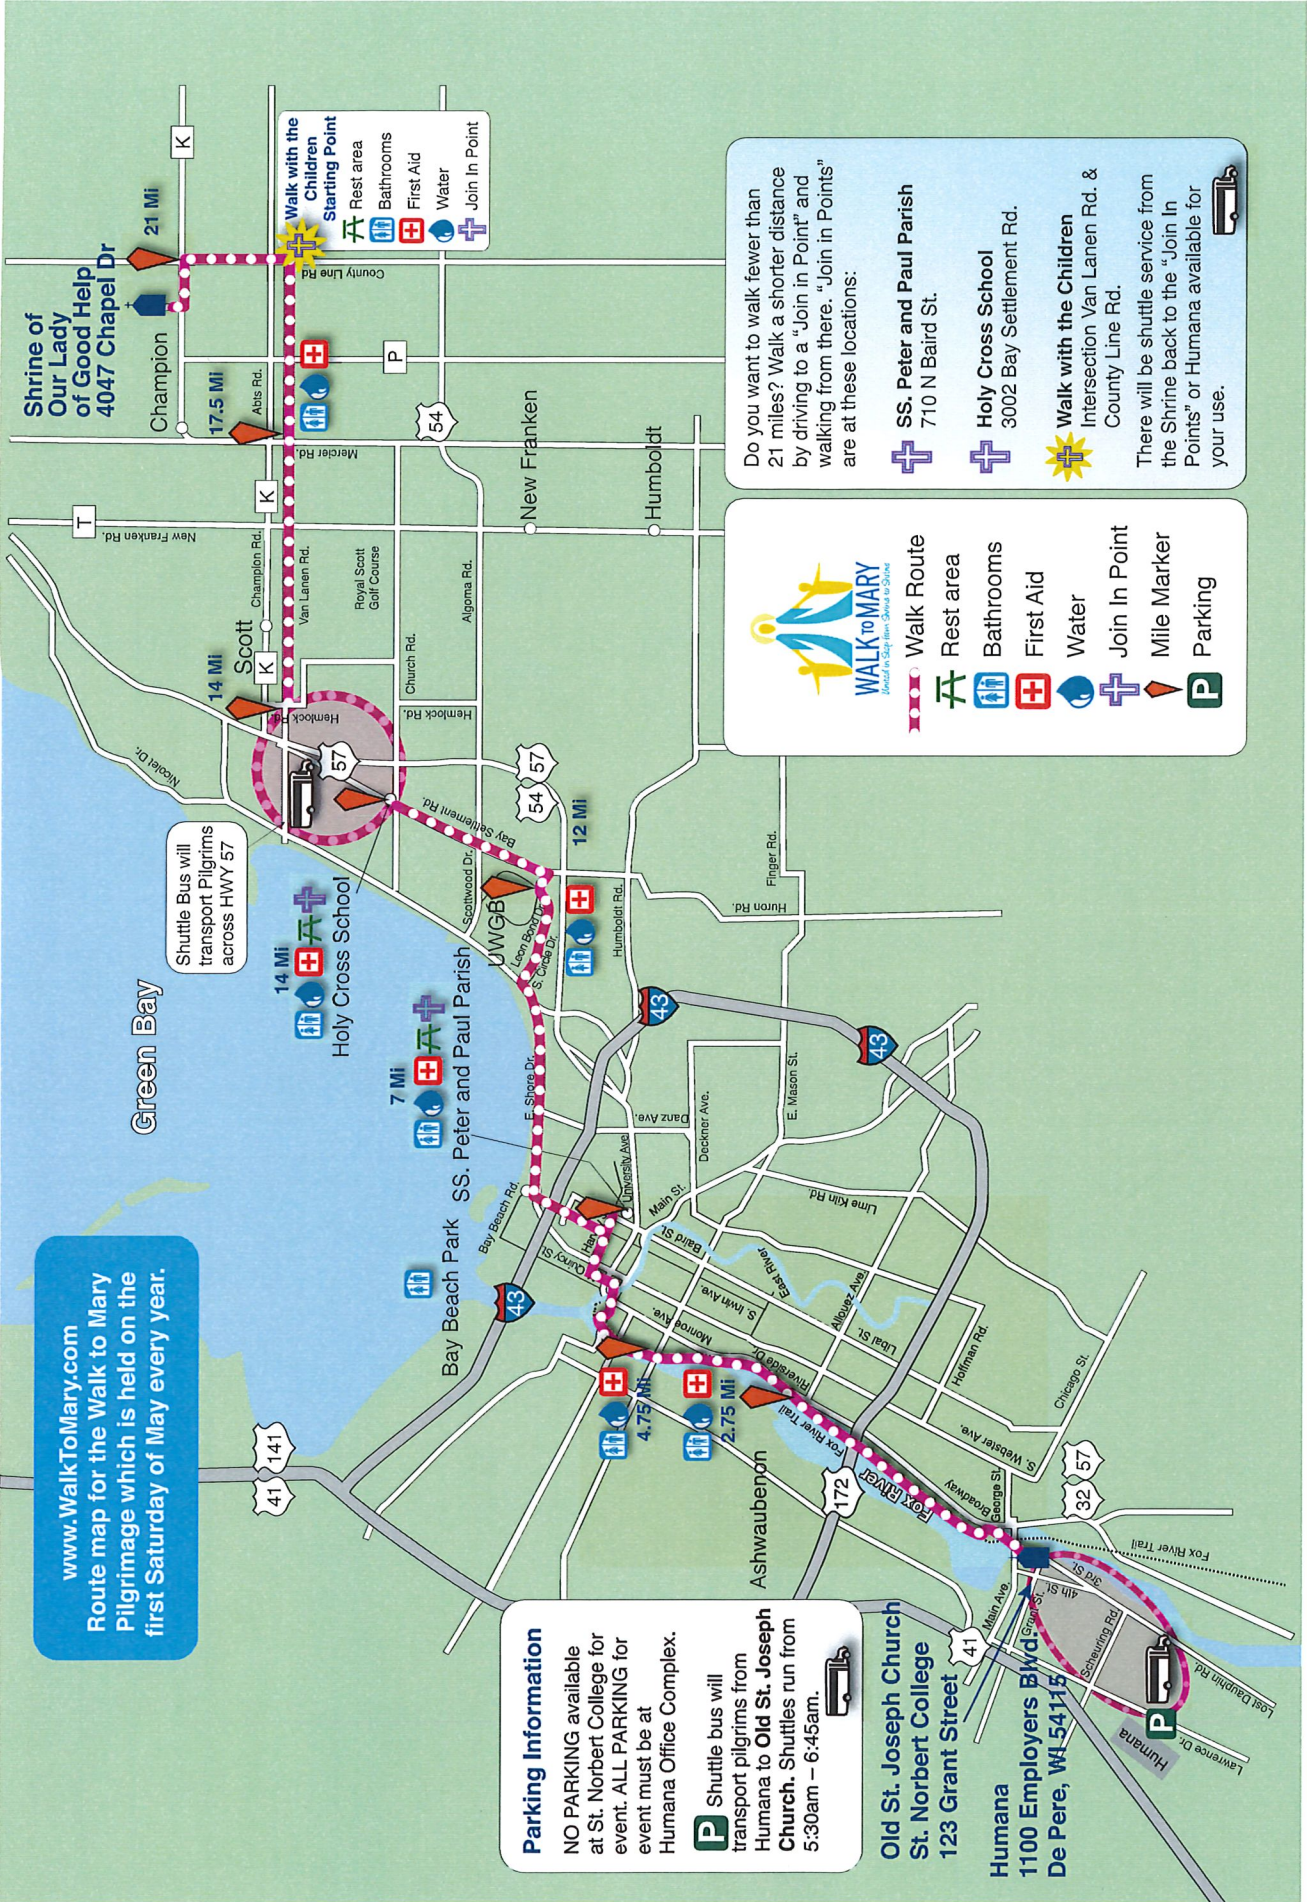

www.WalkToMary.com
 Route map for the Walk to Mary Pilgrimage which is held on the first Saturday of May every year.

Parking Information
 NO PARKING available at St. Norbert College for event. ALL PARKING for event must be at Humana Office Complex.
P Shuttle bus will transport pilgrims from Humana to Old St. Joseph Church. Shuttles run from 5:30am - 6:45am.

Old St. Joseph Church
 St. Norbert College
 123 Grant Street
 Humana
 1100 Employers Blvd
 De Pere, WI 54115

WALK TO MARY
 Join us for a fun walk to the Shrine

- Walk Route
- Rest area
- Bathrooms
- First Aid
- Water
- Join In Point
- Mile Marker
- Parking

Do you want to walk fewer than 21 miles? Walk a shorter distance by driving to a "Join in Point" and walking from there. "Join in Points" are at these locations:

- SS. Peter and Paul Parish
710 N Baird St.
- Holy Cross School
3002 Bay Settlement Rd.
- Walk with the Children
Intersection Van Lanen Rd. & County Line Rd.

There will be shuttle service from the Shrine back to the "Join In Points" or Humana available for your use.

Shuttle Bus will transport Pilgrims across HWY 57

Walk with the Children Starting Point

- Rest area
- Bathrooms
- First Aid
- Water
- Join In Point